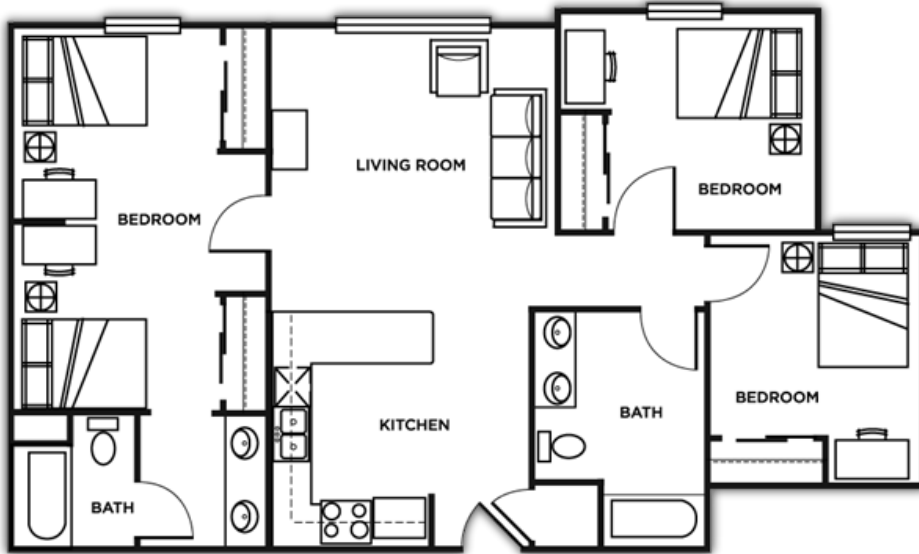

# Floor Plans & Rates

---

Phase III: 3 Bedroom/2 Bathroom

4 Bedroom/2 Bathroom

Phase III: 4 Bedroom/4 Bathroom

Phase III: 2 Bedroom/2 Bathroom

2 Bedroom/1 Bathroom

2 Bedroom/2 Bathroom

1 Bedroom/1 Bathroom

\* Floor plans may vary

\*  
Floor plans may vary**Fees**

- ▶ \$150.00 Deposit
- ▶ \$20.00 Application fee

**Apartment Features**

- ▶ Private bedrooms
- ▶ Furnished apartments
- ▶ Extra long full-sized beds
- ▶ Full-sized refrigerator with ice maker
- ▶ Garbage disposal
- ▶ Dishwasher
- ▶ Full-sized kitchen

# 4 Bedroom/2 Bathroom

**\$469.00 - \$514.00** / Monthly

\* Floor plans may vary

\* Floor plans may vary