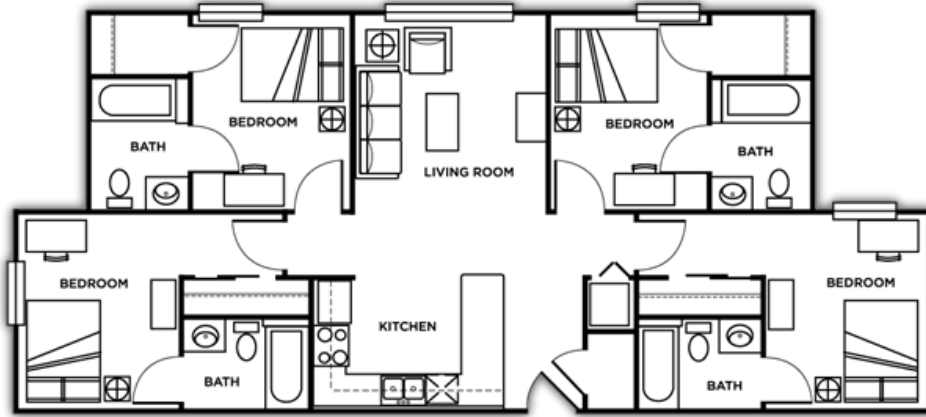

* Floor plans may vary

* Floor plans may vary

Fees

- $150.00 Deposit
- $20.00 Application fee

Apartment Features

- Private bedrooms
- Furnished apartments
- Extra long full-sized beds
- Full-sized refrigerator with ice maker
- Full-sized washer and dryer
- Garbage disposal
- Dishwasher
- Full-sized kitchen

Utilities Included

- Cable TV
- Internet
- Phone