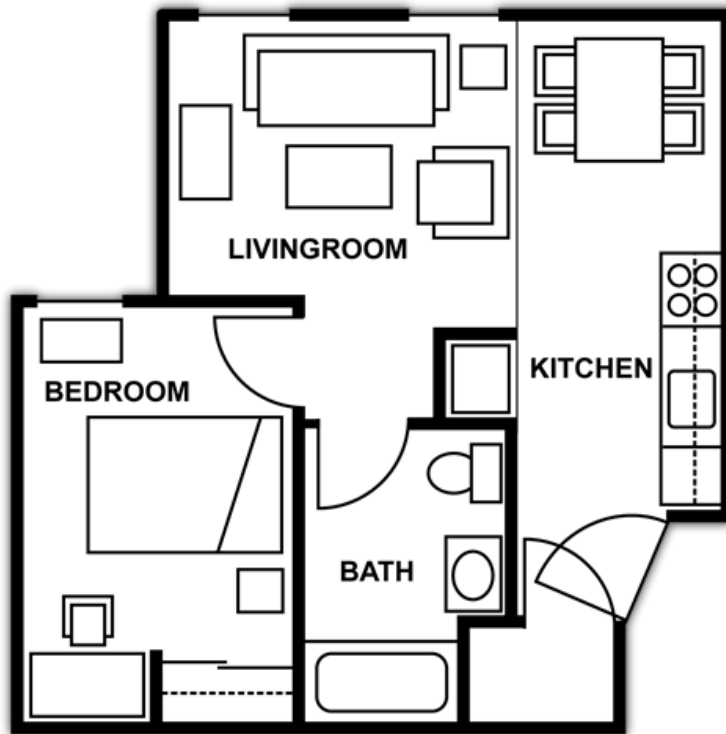

* Floor plans may vary

*
Floor plans may vary

Fees

- $150.00 Deposit
- $20.00 Application fee

Apartment Features

- Private bedrooms
- Furnished apartments
- Extra long full-sized beds
- Full-sized refrigerator with ice maker
- Garbage disposal
- Dishwasher
- Full-sized kitchen

Utilities Included

- Cable TV
- Internet
- Phone