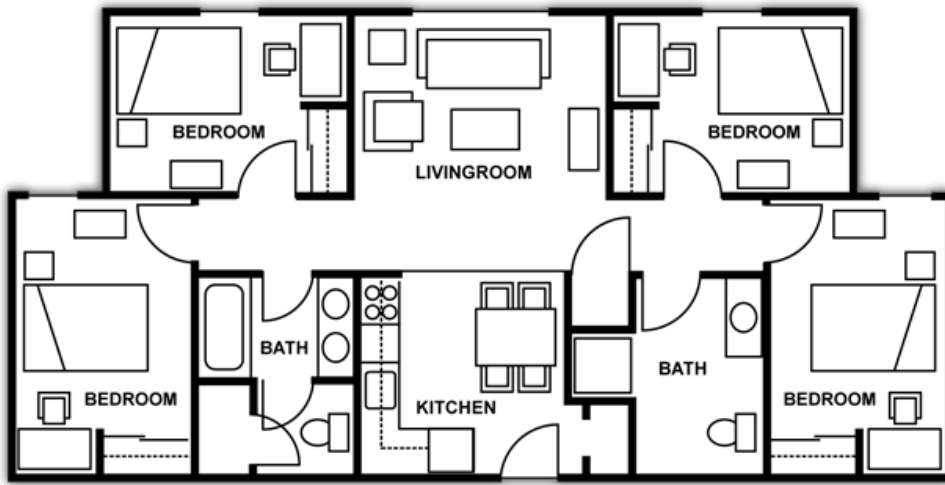

1 Bedroom/1 Bathroom

\* Floor plans may vary

\*  
Floor plans may vary**Fees**

- ▶ \$150.00 Deposit
- ▶ \$20.00 Application fee

**Apartment Features**

- ▶ Private bedrooms
- ▶ Furnished apartments
- ▶ Extra long full-sized beds
- ▶ Full-sized refrigerator with ice maker
- ▶ Garbage disposal
- ▶ Dishwasher
- ▶ Full-sized kitchen

# 4 Bedroom/2 Bathroom

**\$469.00 - \$514.00** / Monthly

\* Floor plans may vary

\* Floor plans may vary