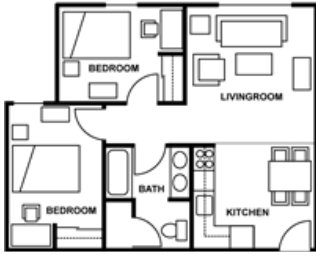

# Floor Plans & Rates

---

Phase III: 3 Bedroom/2 Bathroom

4 Bedroom/2 Bathroom

Phase III: 4 Bedroom/4 Bathroom

Phase III: 2 Bedroom/2 Bathroom

2 Bedroom/1 Bathroom

2 Bedroom/2 Bathroom

1 Bedroom/1 Bathroom

\* Floor plans may vary

\*  
Floor plans may vary**Fees**

- ▶ \$150.00 Deposit
- ▶ \$20.00 Application fee

**Apartment Features**

- ▶ Private bedrooms
- ▶ Furnished apartments
- ▶ Extra long full-sized beds
- ▶ Full-sized refrigerator with ice maker
- ▶ Garbage disposal
- ▶ Dishwasher
- ▶ Full-sized kitchen

# 4 Bedroom/2 Bathroom

**\$469.00 - \$514.00** / Monthly

\* Floor plans may vary

\* Floor plans may vary