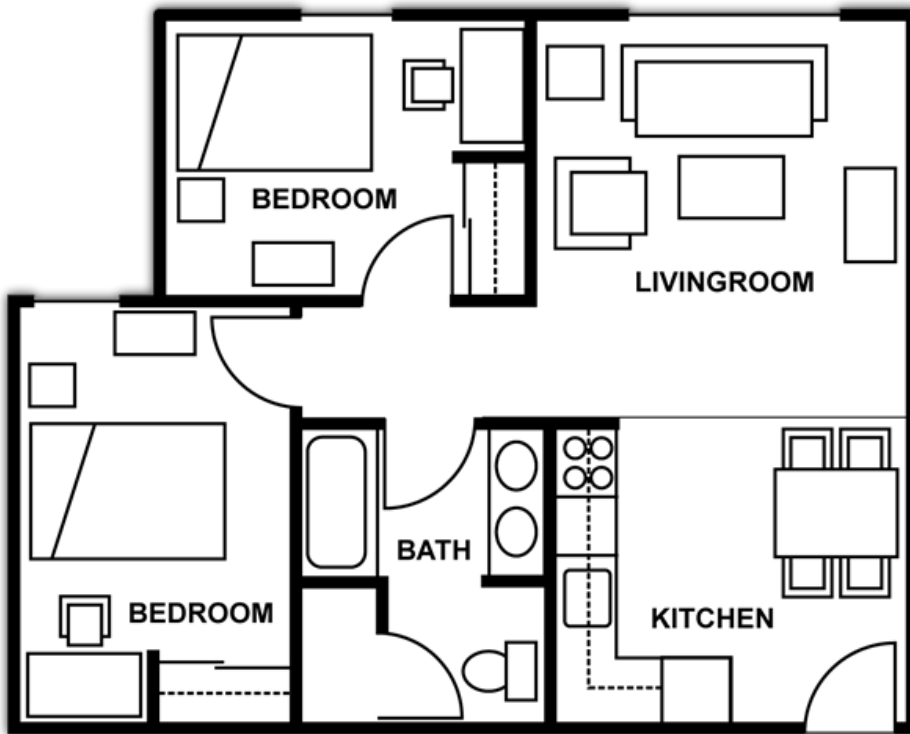

1 Bedroom/1 Bathroom

\* Floor plans may vary

\*  
Floor plans may vary**Fees**

- ▶ \$150.00 Deposit
- ▶ \$20.00 Application fee

**Apartment Features**

- ▶ Private bedrooms
- ▶ Furnished apartments
- ▶ Extra long full-sized beds
- ▶ Full-sized refrigerator with ice maker
- ▶ Garbage disposal
- ▶ Dishwasher
- ▶ Full-sized kitchen

### Utilities Included

- ▶ Cable TV
- ▶ Internet
- ▶ Phone

\* Floor plans may vary

\*  
Floor plans may vary**Fees**

- ▶ \$150.00 Deposit
- ▶ \$20.00 Application fee

**Apartment Features**

- ▶ Private bedrooms
- ▶ Furnished apartments
- ▶ Extra long full-sized beds
- ▶ Full-sized refrigerator with ice maker
- ▶ Full-sized washer and dryer
- ▶ Garbage disposal
- ▶ Dishwasher
- ▶ Full-sized kitchen

**Utilities Included**

- ▶ Cable TV
- ▶ Internet
- ▶ Phone

IPFW

2 Bedroom/1 Bathroom - 675 Sq. Ft.

**\$539.00 - \$590.00** / Monthly

\* Floor plans may vary

\*  
Floor plans may vary