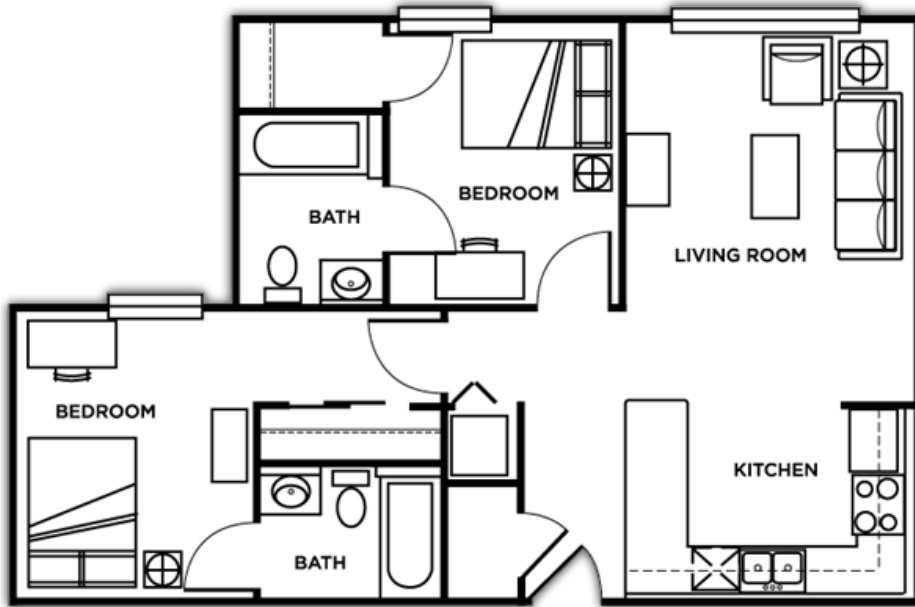

1 Bedroom/1 Bathroom

\* Floor plans may vary

\*  
Floor plans may vary**Fees**

- ▶ \$150.00 Deposit
- ▶ \$20.00 Application fee

**Apartment Features**

- ▶ Private bedrooms
- ▶ Furnished apartments
- ▶ Extra long full-sized beds
- ▶ Full-sized refrigerator with ice maker
- ▶ Garbage disposal
- ▶ Dishwasher
- ▶ Full-sized kitchen

### Utilities Included

- ▶ Cable TV
- ▶ Internet
- ▶ Phone

\* Floor plans may vary

\*  
Floor plans may vary**Fees**

- ▶ \$150.00 Deposit
- ▶ \$20.00 Application fee

**Apartment Features**

- ▶ Private bedrooms
- ▶ Furnished apartments
- ▶ Extra long full-sized beds
- ▶ Full-sized refrigerator with ice maker
- ▶ Full-sized washer and dryer
- ▶ Garbage disposal
- ▶ Dishwasher
- ▶ Full-sized kitchen

**Utilities Included**

- ▶ Cable TV
- ▶ Internet
- ▶ Phone

IPFW

2 Bedroom/1 Bathroom - 675 Sq. Ft.

**\$539.00 - \$590.00** / Monthly

\* Floor plans may vary

\*  
Floor plans may vary